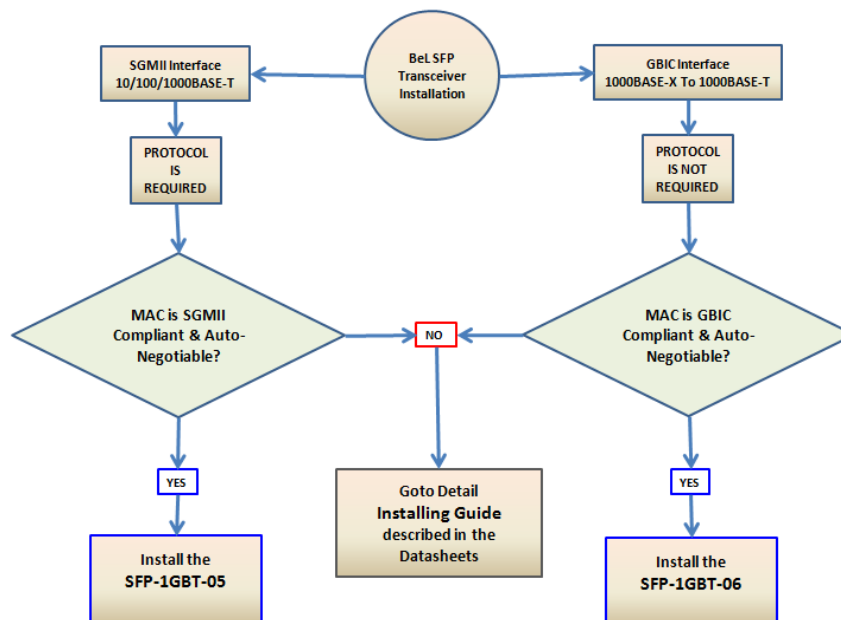

Bel RJ45 Copper SFP Transceivers Selection Guide

Part Number	Broadcom Chipset	Applications	Host Interface	IEEE Spec	Operating Temperature	Cable
SFP-1GBT-05	BCM54616S	10/100/1000Base-T	SGMII Compliant	IEEE 802.3ab, u	-40°C + 85°C	Cat5/5e (Note 1)
SFP-1GBT-06	BCM54616S	1000Base-X to 1000Base-T	GBIC Compliant	IEEE 802.3ab	-40°C + 85°C	Cat5/5e (Note 2)

Note 1: 2 or 4 pair: 10Base-T Full or Half Duplex, 100Base-T Full or Half Duplex, 1000Base-T Full or Half Duplex

Note 2: 4 pair: 1000 Mbps

FAQ for Quick Installation

Q: Is a specific firmware required for installing Bel's Copper SFP Transceivers?

A: No, if the **MAC** is either **SGMII** or **GBIC compliant** with **Auto-Negotiation ENABLE**, simply plug in the RJ45 connector to the SFP Transceivers. Then, insert it into the SFP cage of the system host.